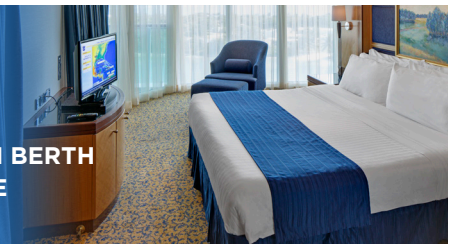

### BARS & LOUNGES

- SCHOONER BAR
- R BAR
- CROWN & CASTLE PUB

- VINTAGES
- SKY BAR
- VIKING CROWN LOUNGE

- SAFARI CLUB
- THE CONGO BAR
- ZANZIBAR LOUNGE

**1,073** TOTAL STATEROOMS

- 577 BALCONY
- 247 OUTSIDE
- 249 INSIDE
- 457 WITH 3/4TH BERTH
- 19 ACCESSIBLE